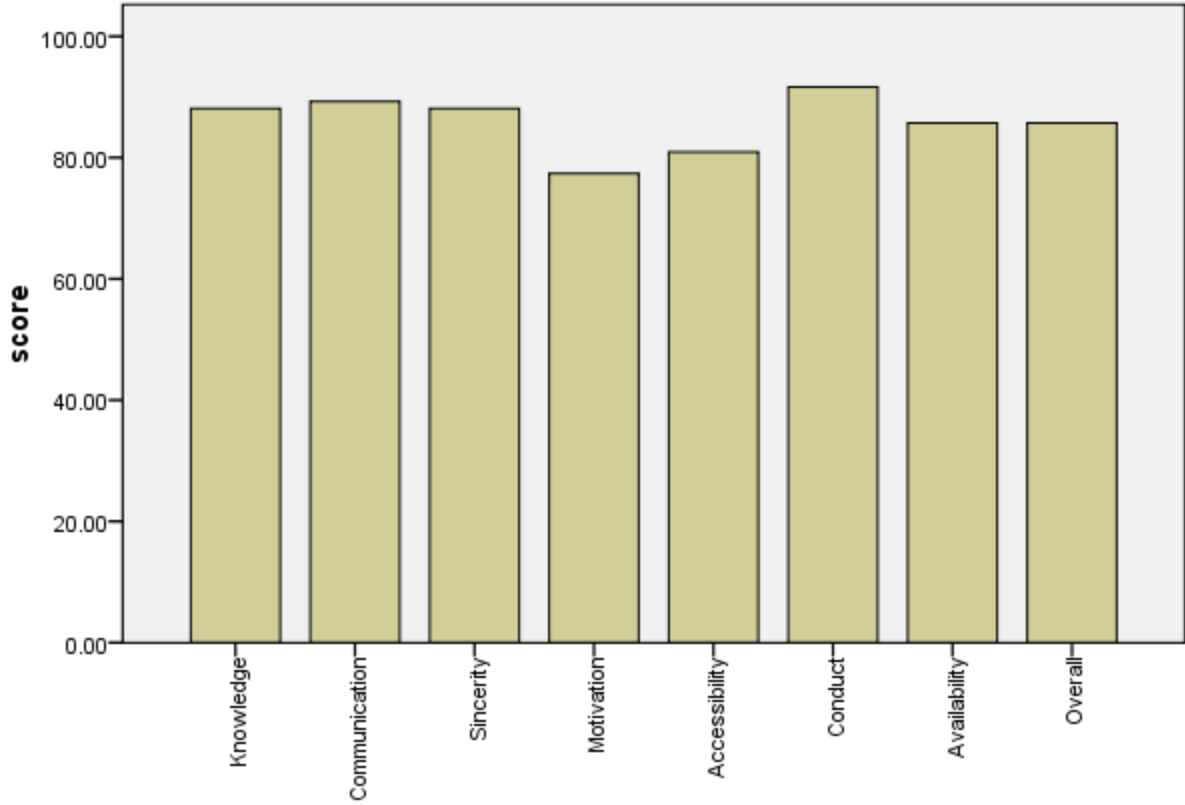

### ramesh

	Mean
Knowledge	88.0952
Communication	89.2857
Sincerity	88.0952
Motivation	77.3810
Accessibility	80.9524
Conduct	91.6667
Availability	85.7143
Overall	85.7143